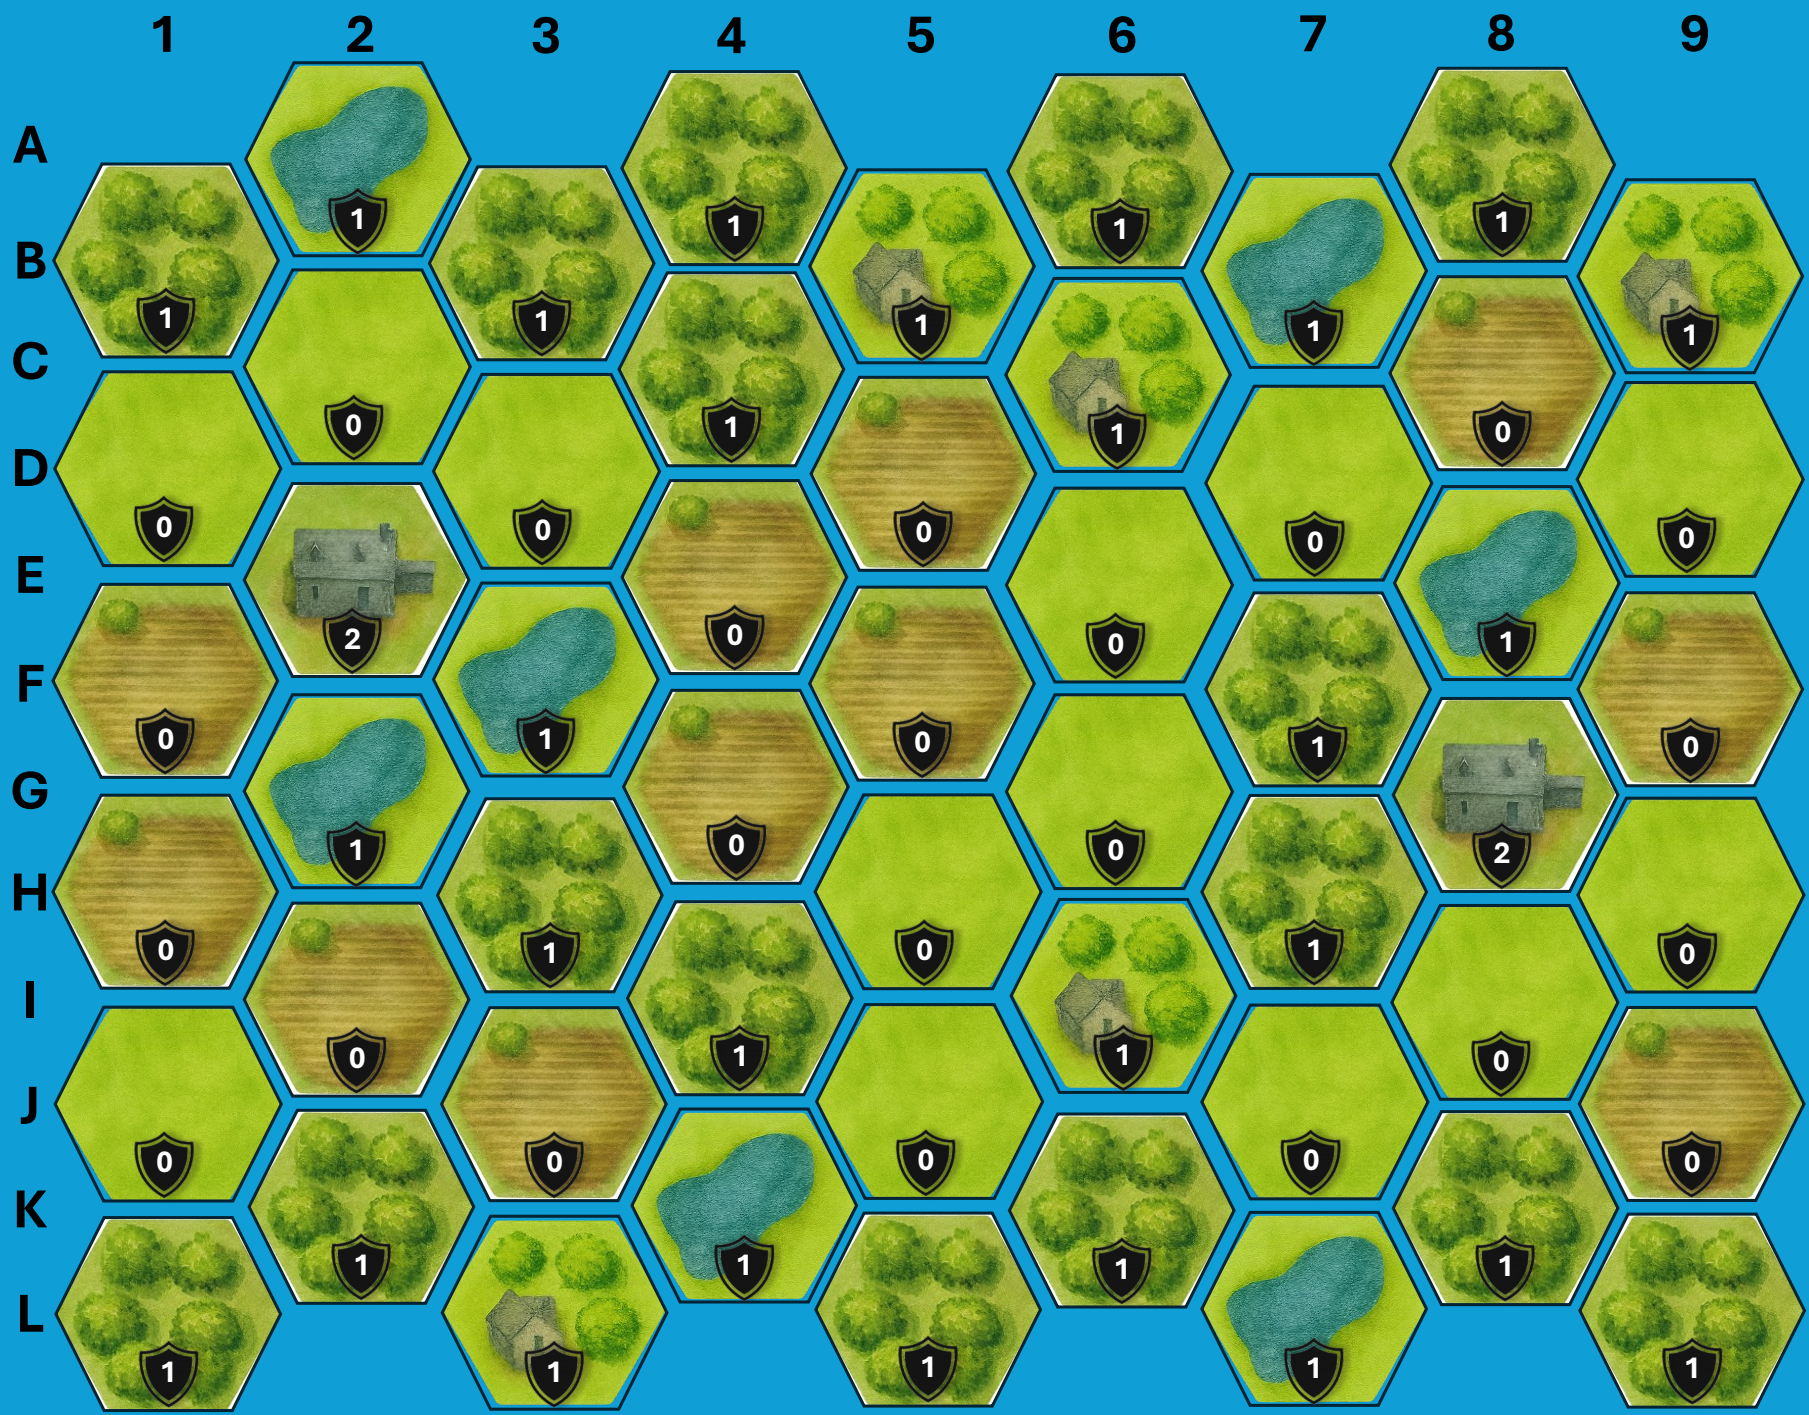

MAP A

Scenarios:

Eliminate Target

MAP A

MAP A

MAP A – Yellow player private board

MAP A- Purple player private board