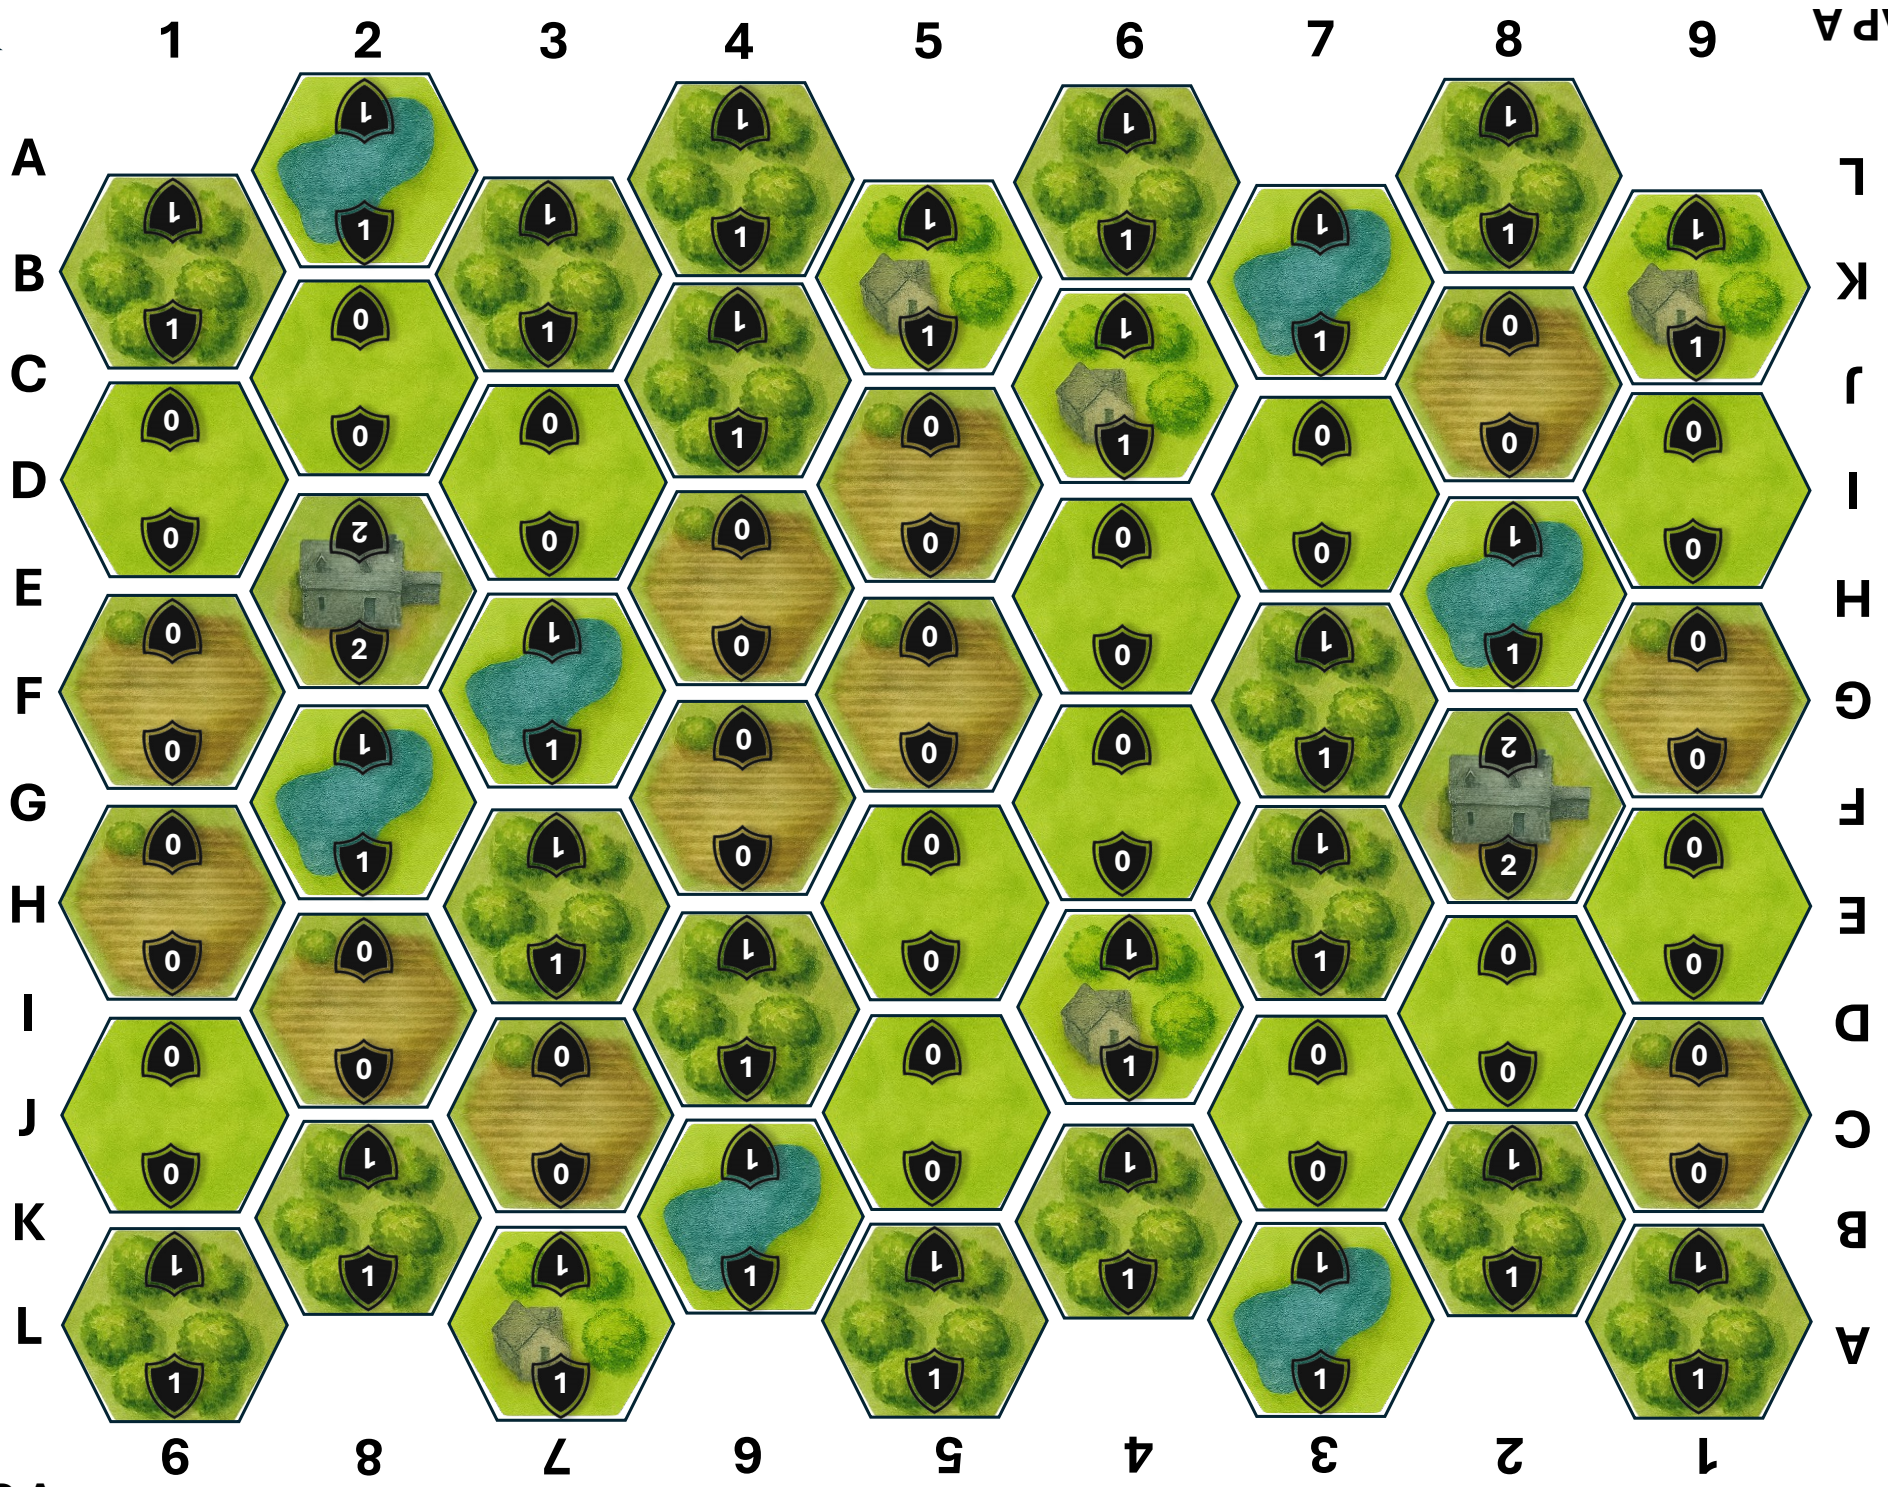

MAP A

Scenarios:

Eliminate Target

MAP A

MAP A

MAP A – Yellow player private board

MAP A- Purple player private board